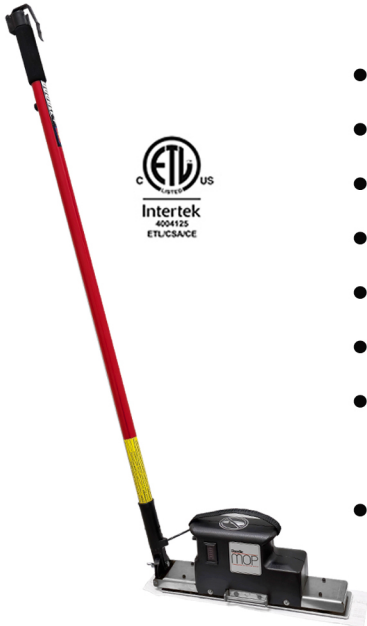

# Doodle mop

BY SQUARE SCRUB

## Mopping Made *EASY!*

- Improves soil and biofilm removal
- Designed for everyday floor mopping
- Powerful 4100 rpm motor
- Drastically improves cleaning vs hand mopping
- Uses 18" disposable microfiber pads
- Disposable microfiber pads help reduce cross contamination
- Comes in corded model with a 35' cord and a battery powered version (Doodle Mop+)
- Doodle Mop+ has a run time of 90 mins

### Specifications

	Corded	Battery Powered
UL/CSA/CE Certified	Yes	Yes
Total Assembled Weight	12 lbs	12 lbs
Maximum Weight Capacity	12 lbs	12 lbs
Stainless Steel Frame	10 gauge	10 gauge
Handle Attachment Points	2	2
Motor	4100 rpm .33 hp	4100 rpm .33 hp
Operating Sound Output	50 db	50 db
Battery Run Time	N/A	90 mins (approx.)
Battery Charge Time	N/A	2 hours (from 0%)
Power Cord	30 ft/18 gauge	N/A
Amp Draw	1.4 amps	N/A
Pad Size	5.25x16	5.25x16
Number of Isolators	4	4
Max Oscillations	4100/minute	4100/minute